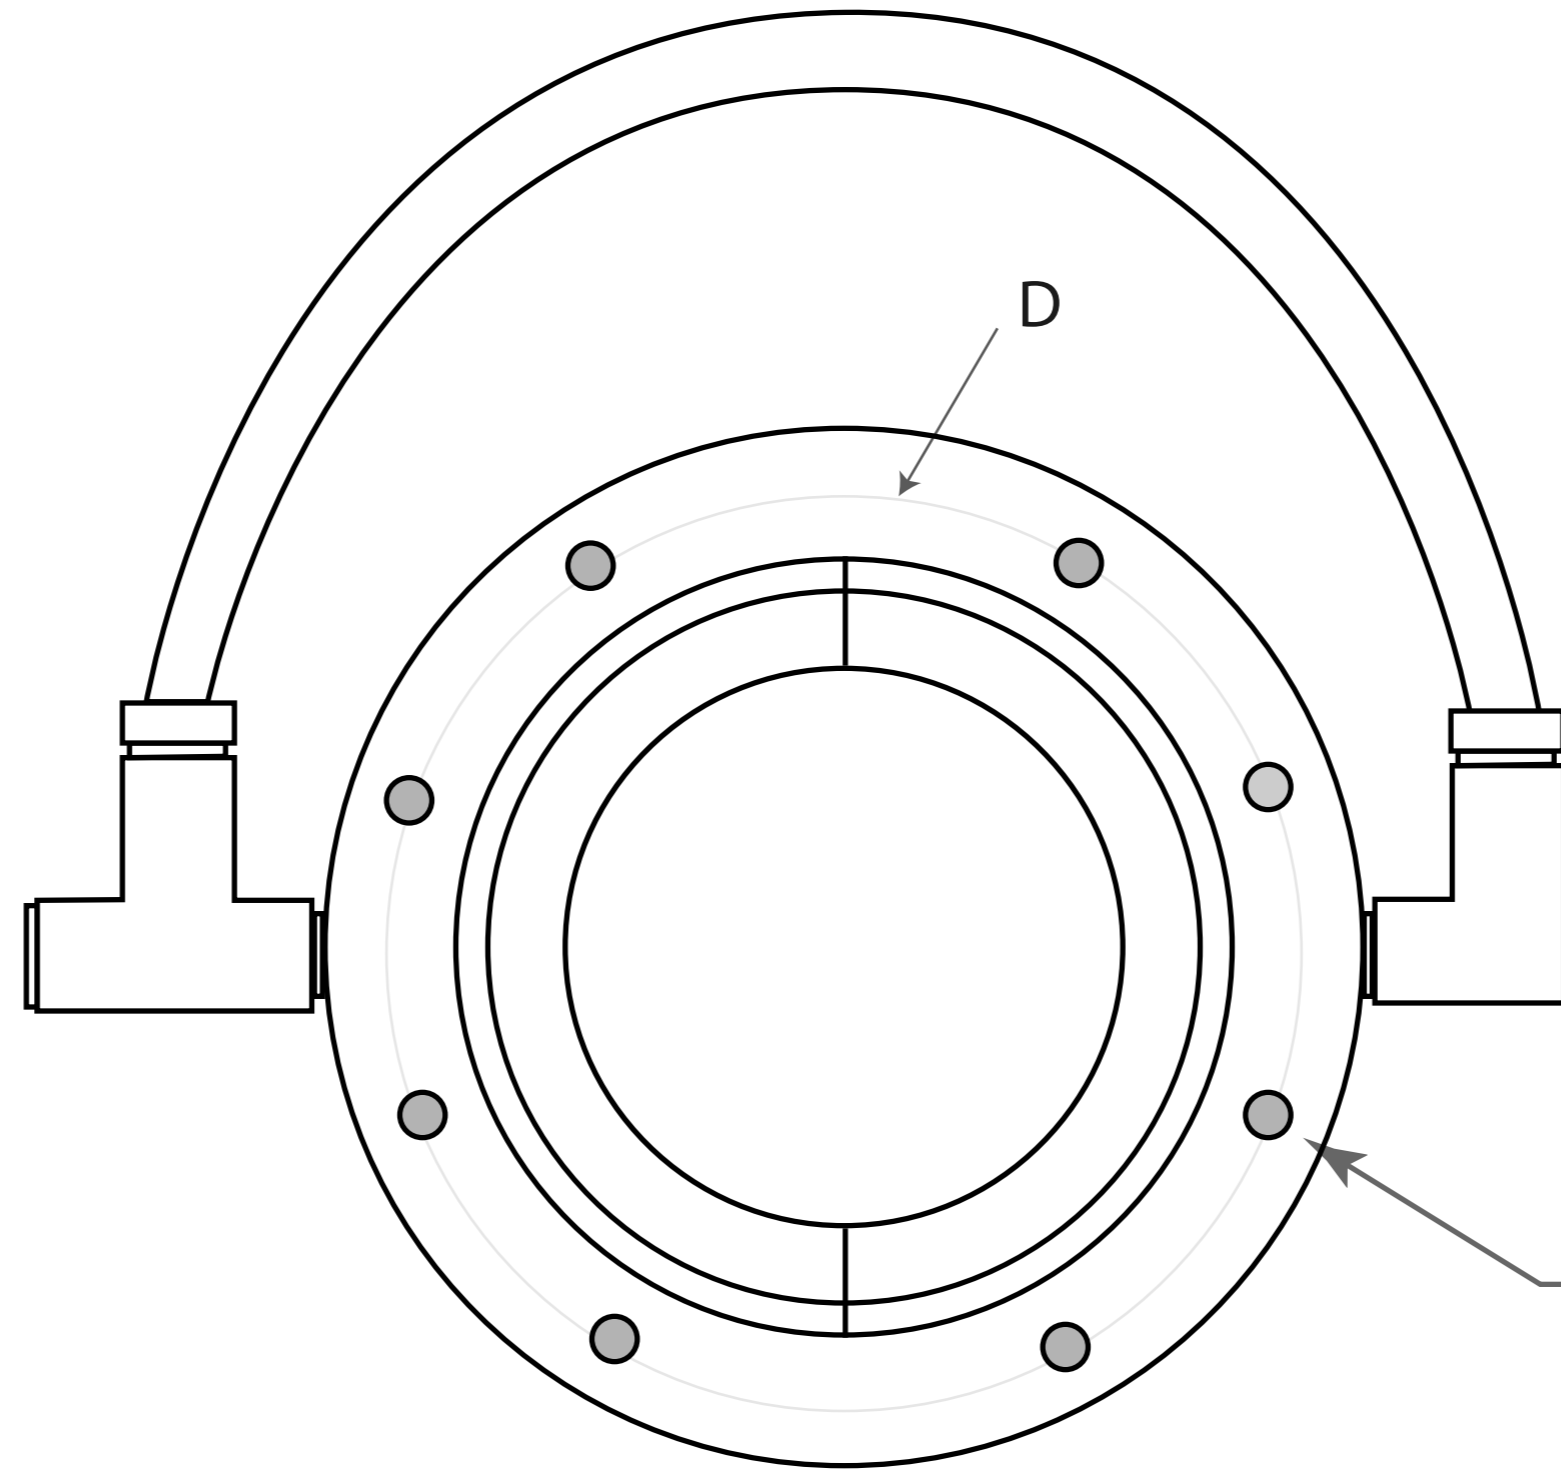

360° Air Wipe

Bottom View

Female 1/4-20 Mounting Holes

Streamtek Corp. – Canada,
6-295 Queen Street East Suite 384
Brampton ON., L6W 4S6, Canada

US & Canada: 1-888-218-6548
Worldwide: 1-705-770-4455

STREAMTEK™