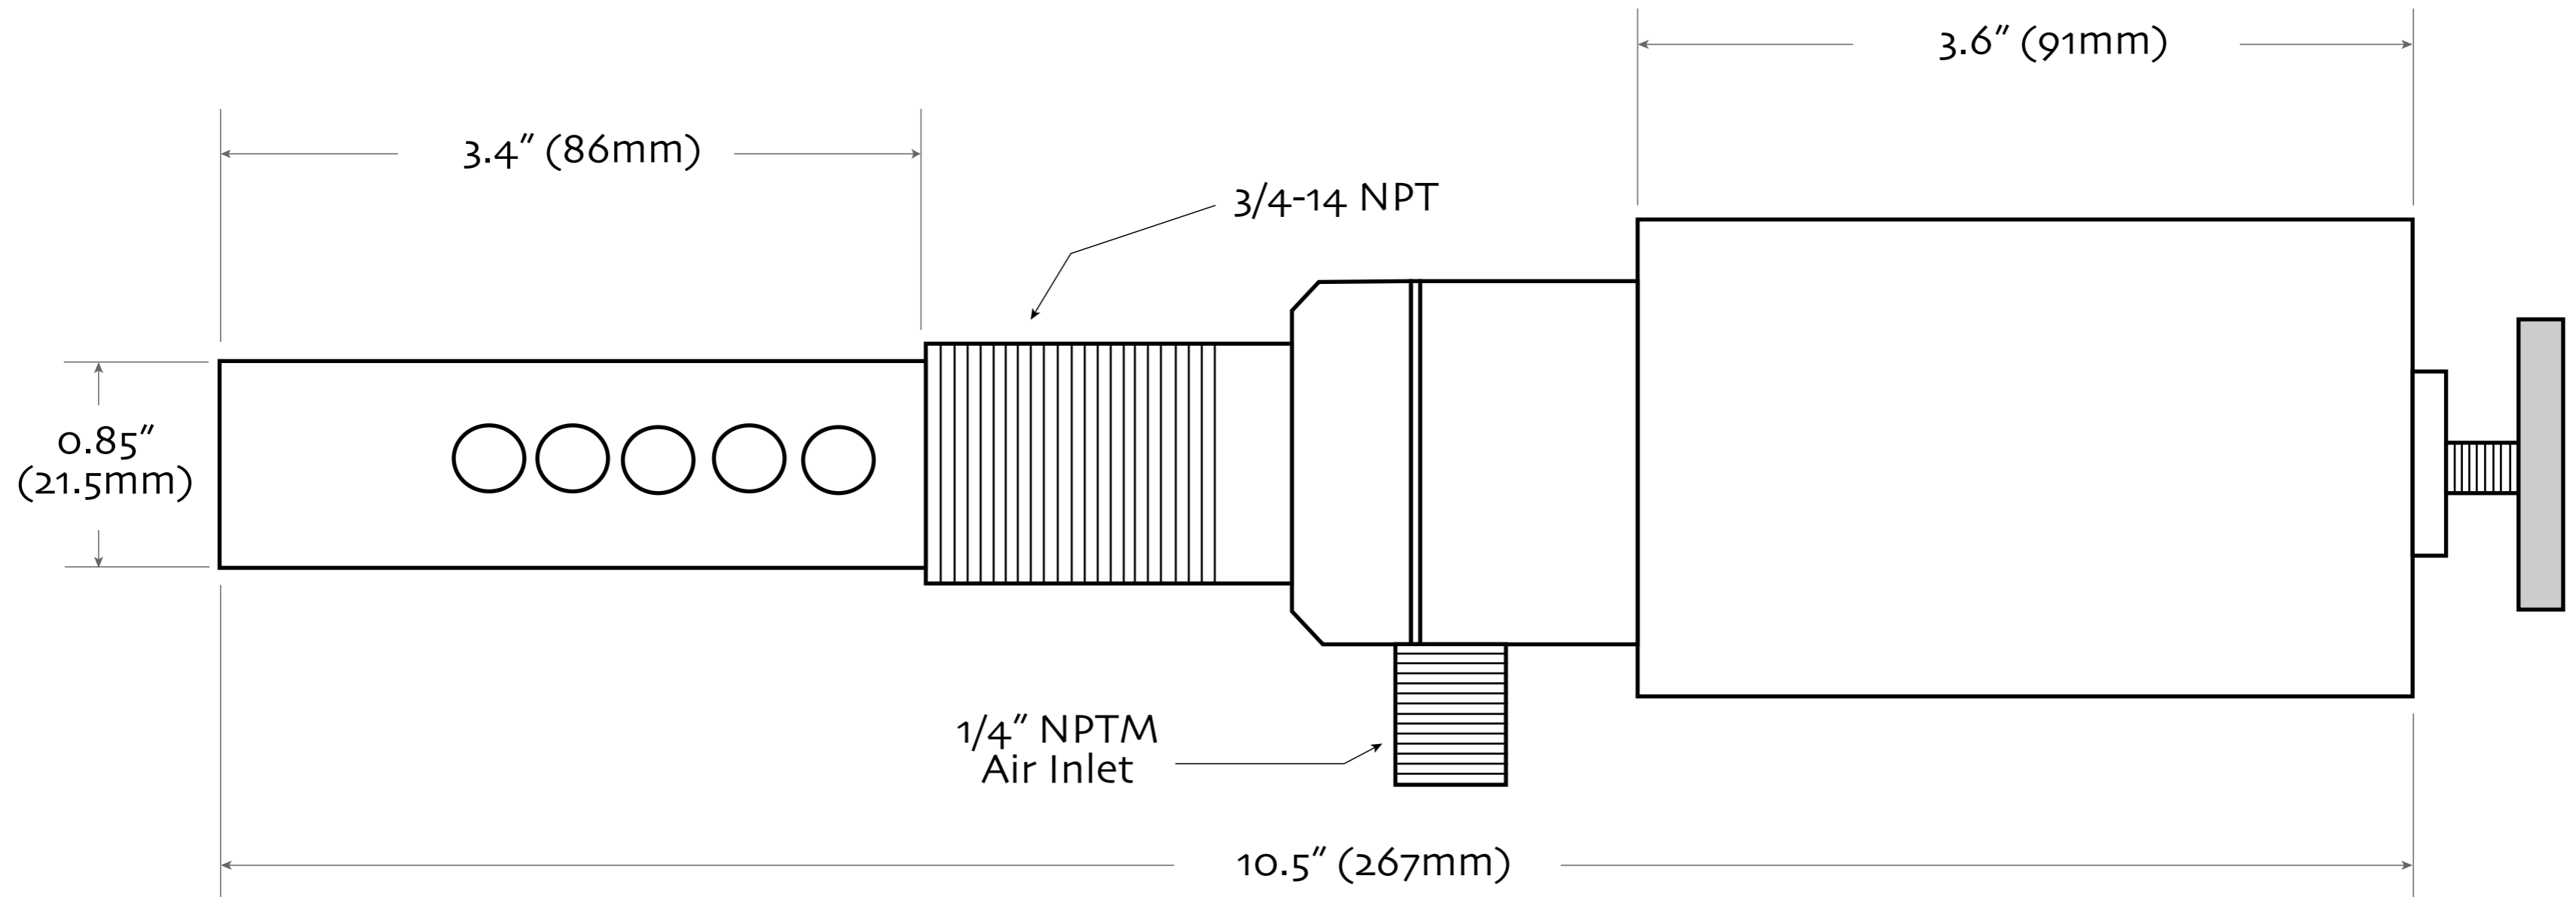

Reversible Drum Storm (Drum Pump)

Side View

Streamtek Corp. – Canada,
6-295 Queen Street East Suite 384
Brampton ON., L6W 4S6, Canada

US & Canada: 1-888-218-6548
Worldwide: 1-705-770-4455